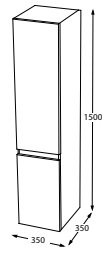

**Latte**  
BATHROOM CABINET  
CODE: F04.080.108

**Latte**  
BATHROOM CABINET  
CODE: F04.065.108

**Latte**  
BATHROOM CABINET  
CODE: F04.055.108

**Latte**  
SIDE CABINET  
CODE: F04.BOY R.108

CUNDA

100-80-65-55